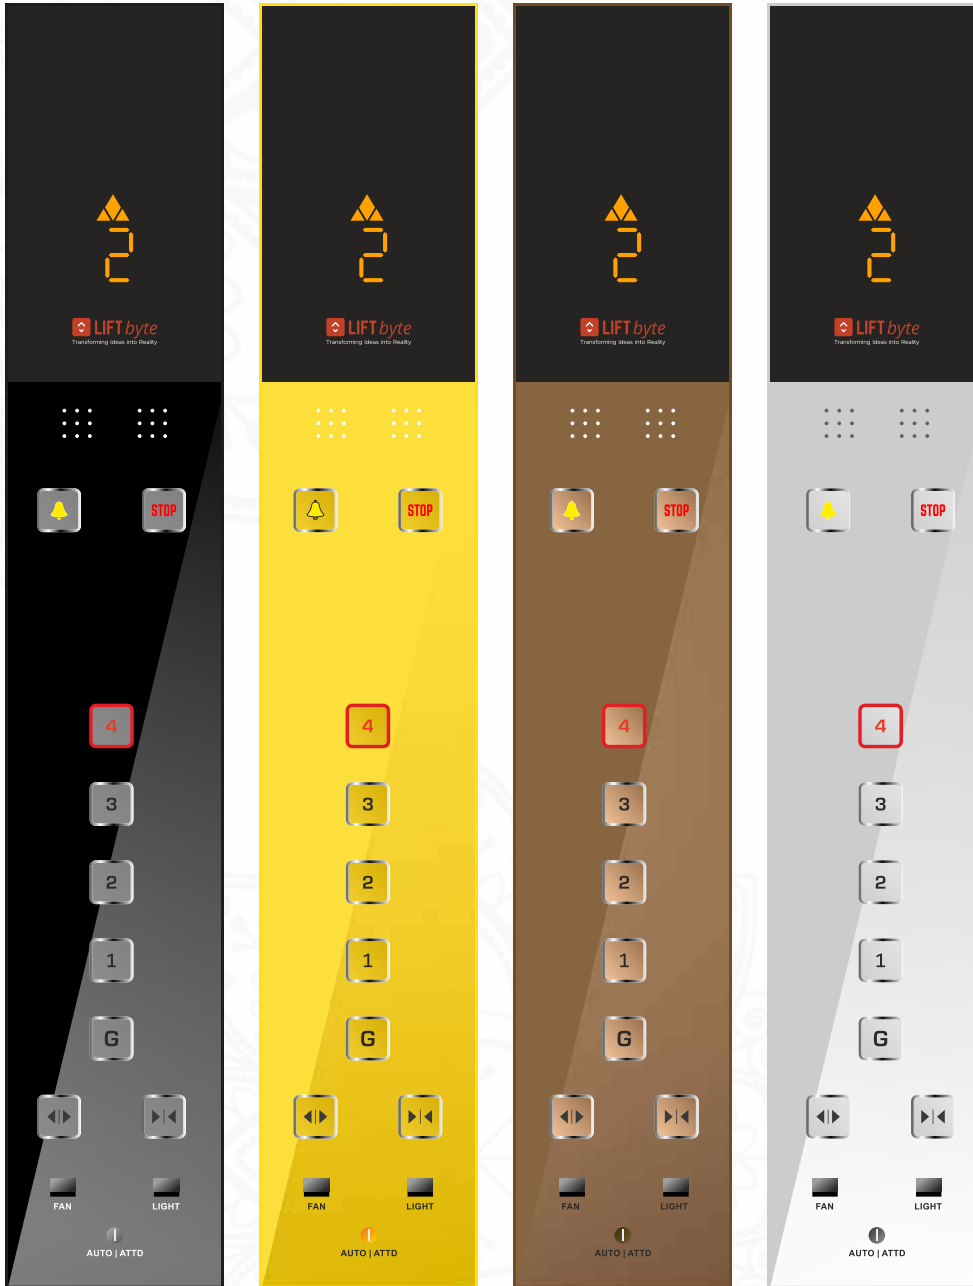

Safety

Available **Button** Options

Round Button

Square Button

Available frame colors for **utmost luxury.**

Aluminium diecasted curved frame with longevity and rustfree operation

Curved Edges

STELLAR square | COP

stainless steel + acrylic

Square Edges

Black Mirror

Gold Mirror

Rosegold Mirror

SS Hairline

COP Size: 1000 mm X 170 mm

SS + Acrylic 

Face with Biometric Password & RFID

Password & RFID with Touch

Biometric with RFID & Password with Touch

Only RFID

DISPLAY OPTIONS

7 Segment

TFT LCD

Graphic LCD