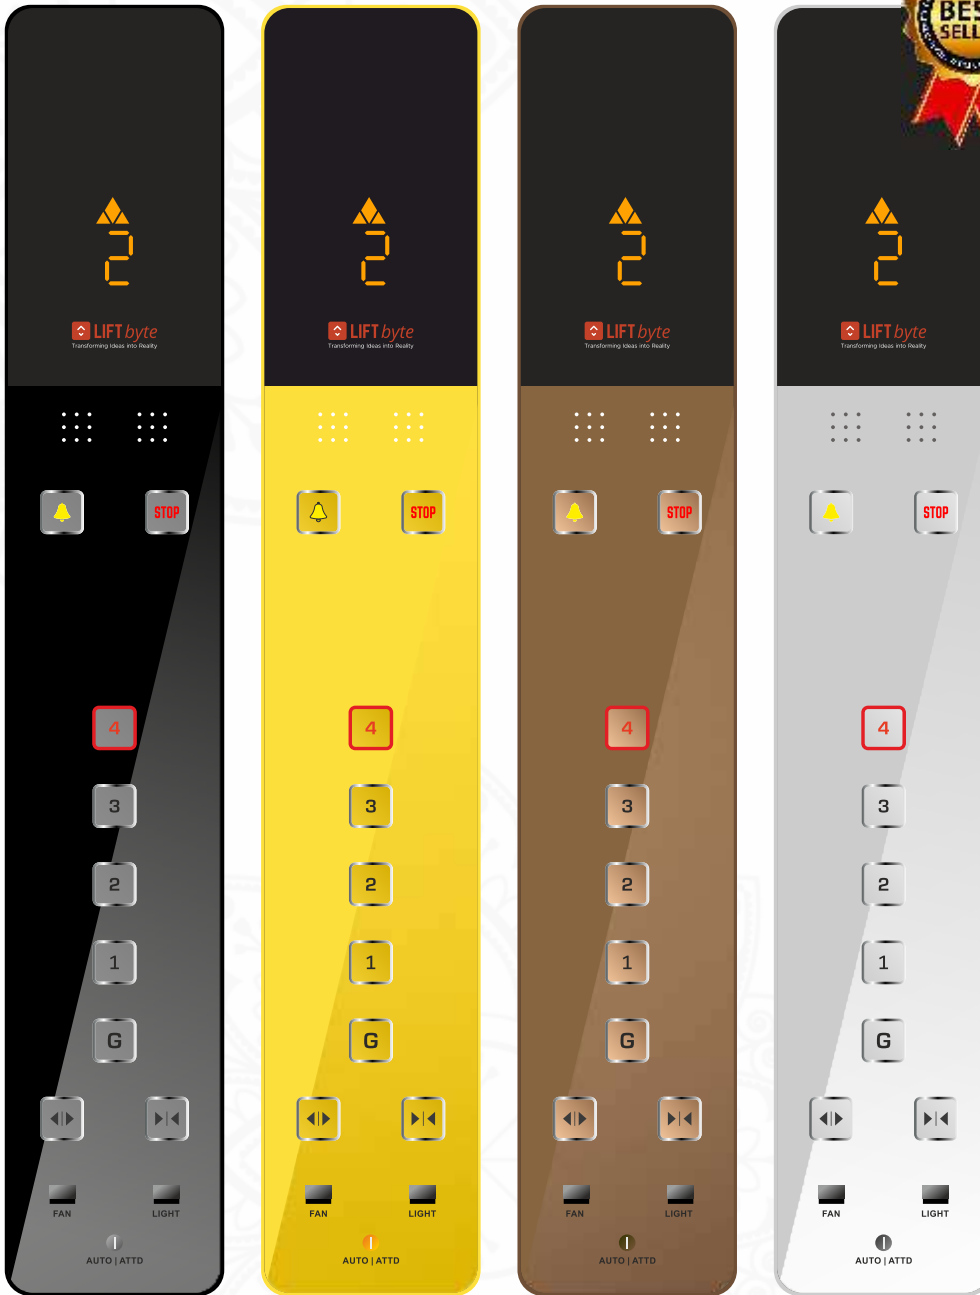

Gold Mirror

Rosegold Mirror

SS Hairline

STELLAR | COP

curve

stainless steel + acrylic

Curved Edges

Black Mirror