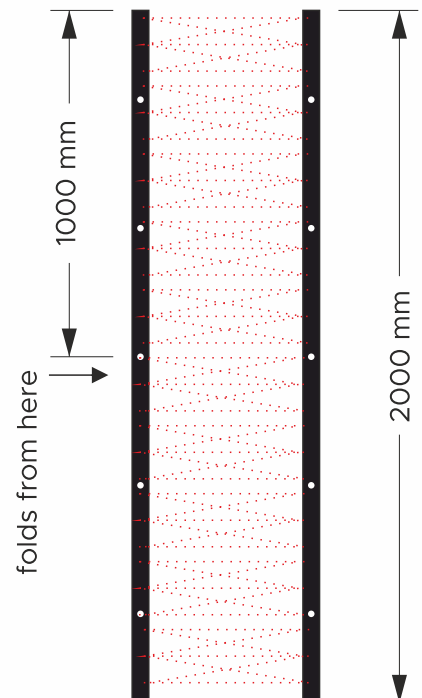

India's First **Foldable** Door Sensor

✚ 154 BEAMS ✚ 32 LED PAIRS

✚ 2-PARTS COMPACT DESIGN

✚ EASY TO TRANSPORT

Technical Features		CURTAIN32_FOLD
Number of Infra Red Diodes		32Diodes
Response Time	Relay Output	61ms
	Transistor Output	37ms
Scanning Beams		154~94 Beams
Infrared Diodes Range		58.8mm
The Mimimum Door Opening		≤20mm
The Maximum Door Opening		≥1800mm
Detecting Range		0-4000mm
Operation Temperature		-20°C~+65°C
Light Immunity		100000 Lux
Protection Level		IP54
EMC (EN12015 EN12016)		General circuit level
LED Interpretation		1. Green LED and Red LED in Receiver on when blocked or in malfunction. 2. Green LED in receiver on and Red LED in receiver off without block.